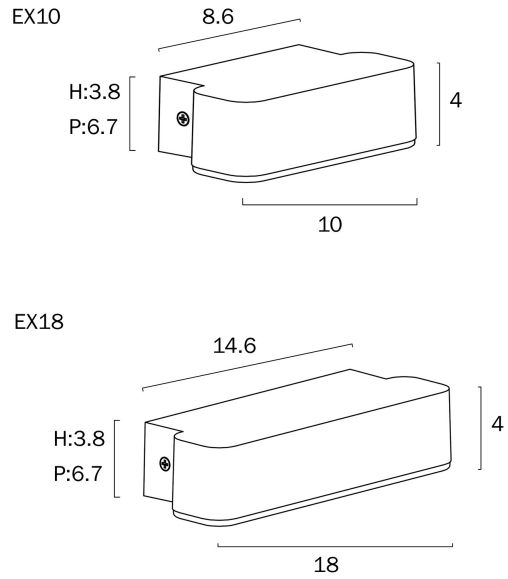

ZIRON 18CM EXTERIOR WALL LIGHT LARGE

Note: Dimensions are only a guide and may vary due to manufacturing variations.

LIGHT SOURCE

Voltage Input

240V

Total Wattage (max)

5

Globe Type

LED integrated SMD

Globe / Light Source qty

1

Globe / Light Source included

Yes

Dimmable

No

SPECIFICATIONS

Fixture Weight (Kg)

0.3

Fixture Height (cm)

4

Fixture Length (cm)

18

WARRANTY

Replacement Warranty