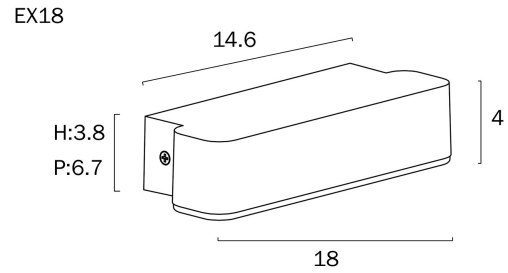

ZIRON 10CM EXTERIOR WALL LIGHT SMALL

Note: Dimensions are only a guide and may vary due to manufacturing variations.

LIGHT SOURCE

Voltage Input

240V

Total Wattage (max)

3

Globe Type

Fixture Weight (Kg)

0.2

Fixture Height (cm)

4

Fixture Length (cm)

10

WARRANTY

Replacement Warranty