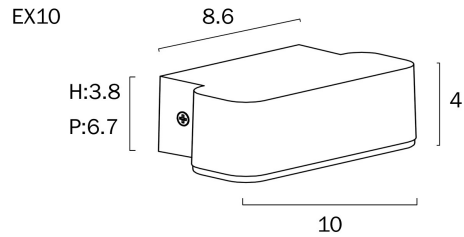

ZIRON 10CM EXTERIOR WALL LIGHT SMALL

Note: Dimensions are only a guide and may vary due to manufacturing variations.

LIGHT SOURCE

Voltage Input

240V

Total Wattage (max)

3

Globe Type

Fixture Weight (Kg)

0.2

Fixture Height (cm)

4

Fixture Length (cm)

10

WARRANTY

Replacement Warranty