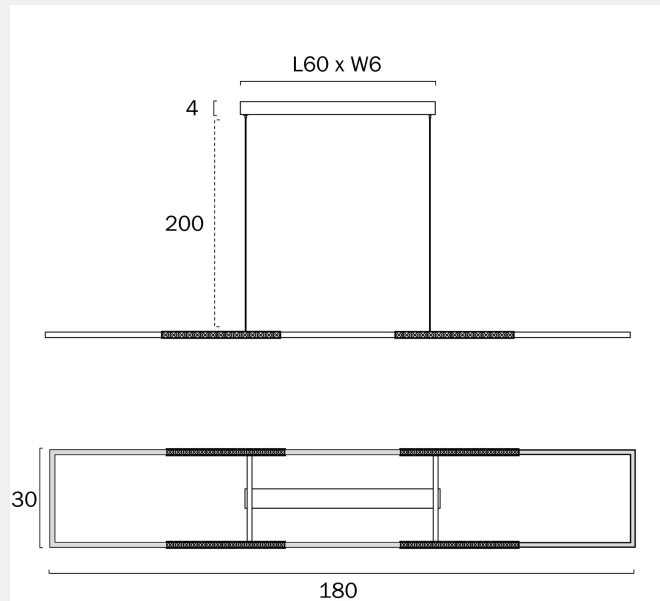

ZAFRA RECTANGULAR PENDANT LIGHT

Note: Dimensions are only a guide and may vary due to manufacturing variations.

LIGHT SOURCE

Voltage Input

240V

Total Wattage (max)

56

Globe Type

Integrated LED

Globe / Light Source qty

1

Globe / Light Source included

Yes

Color Kelvin

3 CCT (3000k - 4000k - 5000k)

Color Temperature

Replacement Warranty

*3 Years

PRODUCT DIMENSIONS

Fixture Weight (Kg)

6.2

Fixture Length (cm)

180

Fixture Width (cm)