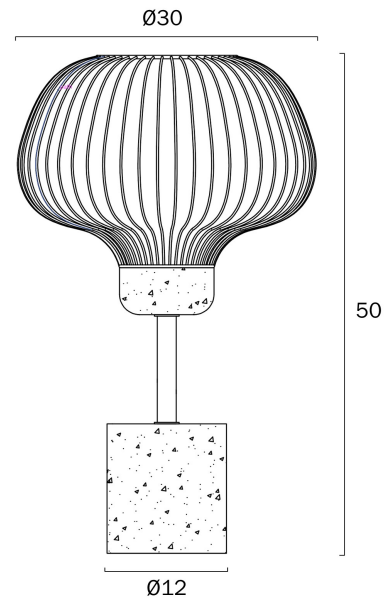

VYBOR TABLE LAMP

Note: Dimensions are only a guide and may vary due to manufacturing variations.

LIGHT SOURCE

Voltage Input

240V

Total Wattage (max)

25

Globe Type

E27

Globe / Light Source qty

1

Globe / Light Source included

No

Dimmable

Globe Dependant

SPECIFICATIONS

COLOUR AND MATERIAL

Fixture Material

Iron, Travertine, Fabric

PRODUCT DIMENSIONS

Fixture Weight (Kg)

6.1

Fixture Height (cm)

50