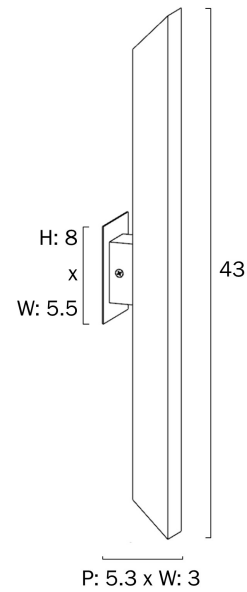

VOSTEL TWIN EXTERIOR WALL LIGHT

Note: Dimensions are only a guide and may vary due to manufacturing variations.

LIGHT SOURCE

Voltage Input

240V

Total Wattage (max)

6

Globe Type

Fixture Weight (Kg)

0.725

Fixture Height (cm)

43

Fixture Width (cm)

3

WARRANTY

Replacement Warranty