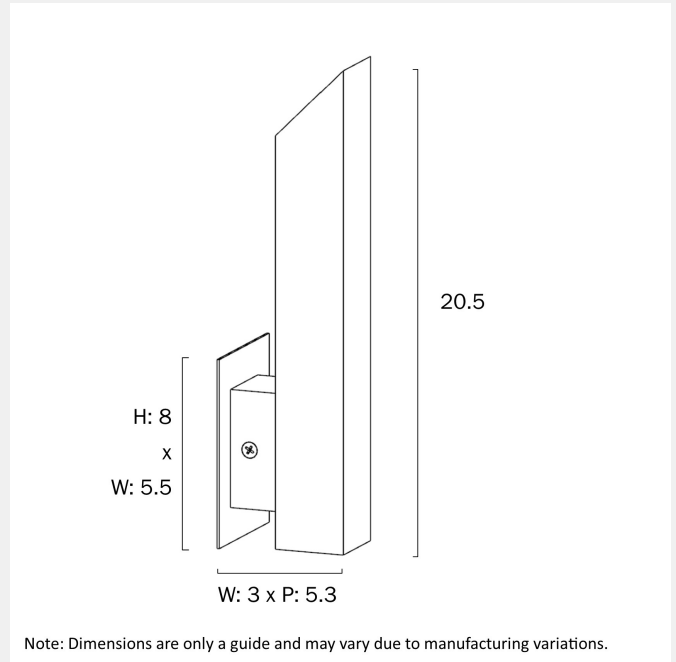

VOSTEL SINGLE EXTERIOR WALL LIGHT

LIGHT SOURCE

Voltage Input

240V

Total Wattage (max)

3

Globe Type

LED integrated SMD

0.5

Fixture Height (cm)

20.5

Fixture Width (cm)

3

WARRANTY

Replacement Warranty

*3 Years