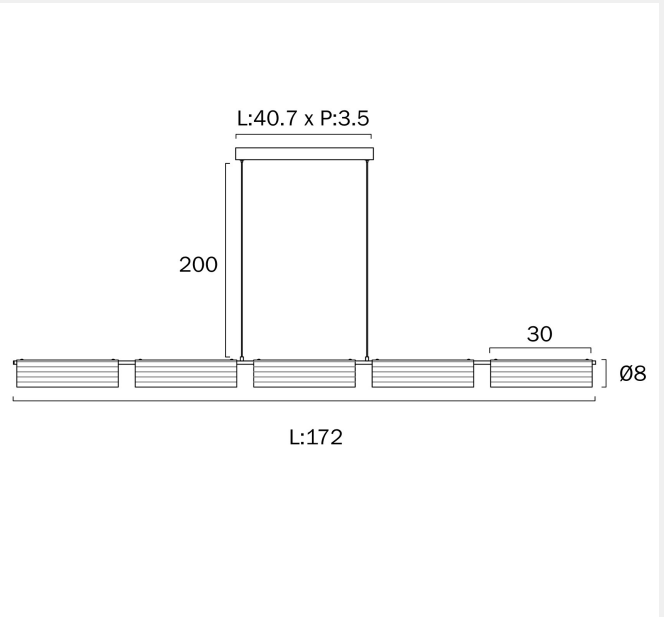

VOLUTO LINEAR PENDANT LIGHT

Note: Dimensions are only a guide and may vary due to manufacturing variations.

LIGHT SOURCE

Voltage Input

240

Total Wattage (max)

40

Globe Type

Integrated LED

Globe / Light Source qty

1

Globe / Light Source included

Yes

Color Kelvin

3CCT (3000k - 4000k - 5000k)

Color Temperature

PRODUCT DIMENSIONS

Fixture Weight (Kg)

3.15

Fixture Height (cm)

8

Fixture Length (cm)

172

Fixture Width (cm)