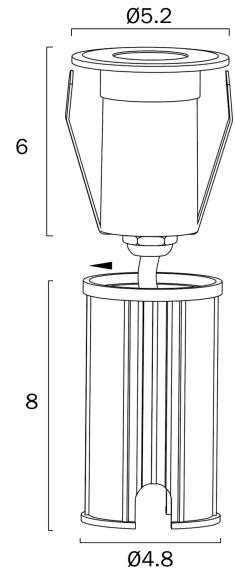

## VOLAR 24V 3W EXTERIOR LED INGROUND LIGHT

Cut out (mm):  
With cannister: D: 4.8 x H: 8  
Without cannister: D: 3.8

Note: Dimensions are only a guide and may vary due to manufacturing variations.

### LIGHT SOURCE

**Voltage Input**

24V

**Total Wattage (max)**

3

**Globe Type**

Integrated LED

**Globe / Light Source qty**

### PRODUCT DIMENSIONS

**Fixture Weight (Kg)**

0.23

**Fixture Height (cm)**

8

**Telbix.**

**Cable Length (cm)**

100