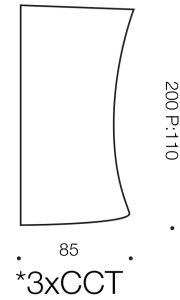

VITA UP-DOWN EXTERIOR LED WALL LIGHT

LIGHT SOURCE

Voltage Input

240V

Total Wattage (max)

14

Globe Type

LED integrated COB

Globe / Light Source qty

2

Globe / Light Source included

Yes

Color Kelvin

3 CCT (3000k - 4000k - 5500k)

Color Temperature

Warm White; Natural White; Cool White

No

COLOUR AND MATERIAL

Fixture Material

Aluminium

PRODUCT DIMENSIONS

Fixture Height (cm)

20

Fixture Length (cm)