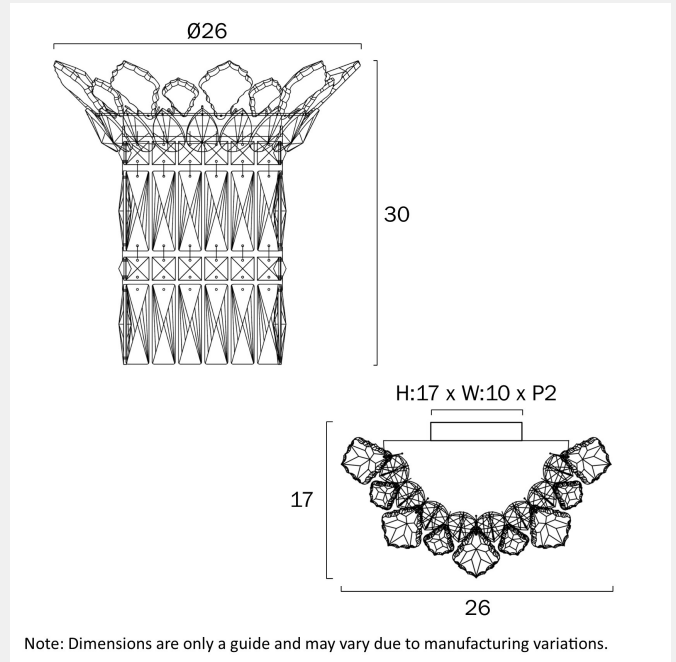

### LIGHT SOURCE

**Voltage Input**

240V

**Total Wattage (max)**

50

**Globe Type**

E14

**Globe / Light Source qty**

Surface

### PRODUCT DIMENSIONS

**Fixture Weight (Kg)**

1.43

**Fixture Width (cm)**

26

**Fixture Height (cm)**

30