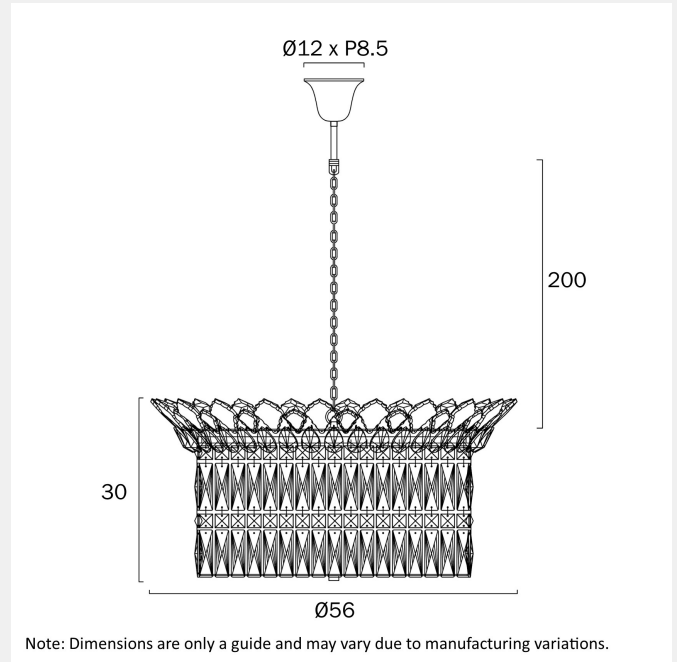

### LIGHT SOURCE

**Voltage Input**

240V

**Total Wattage (max)**

225

**Globe Type**

E14

**Globe / Light Source qty**

## PRODUCT DIMENSIONS

---

**Fixture Weight (Kg)**

9.27

**Fixture Height (cm)**

30

**Fixture Length (cm)**

0