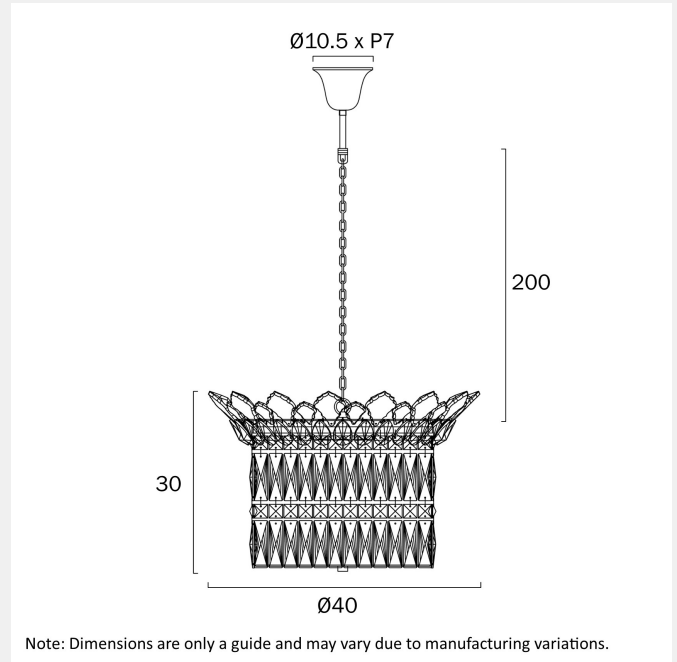

VIRELL 6 LIGHT PENDANT

LIGHT SOURCE

Voltage Input

240V

Total Wattage (max)

150

Globe Type

E14

Globe / Light Source qty

6

Globe / Light Source included

No

Color Kelvin

0

Color Temperature

0

Diffuser Material

0

WARRANTY

Replacement Warranty

*3 Years

PRODUCT DIMENSIONS

Fixture Weight (Kg)

5.84