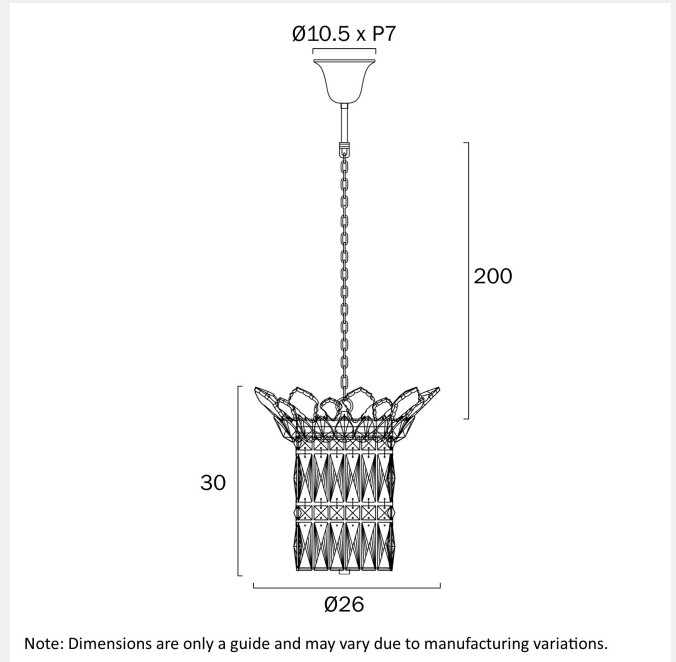

VIRELL 3 LIGHT PENDANT

LIGHT SOURCE

Voltage Input

240V

Total Wattage (max)

75

Globe Type

E14

Globe / Light Source qty

3

Globe / Light Source included

No

Color Kelvin

0

Color Temperature

0