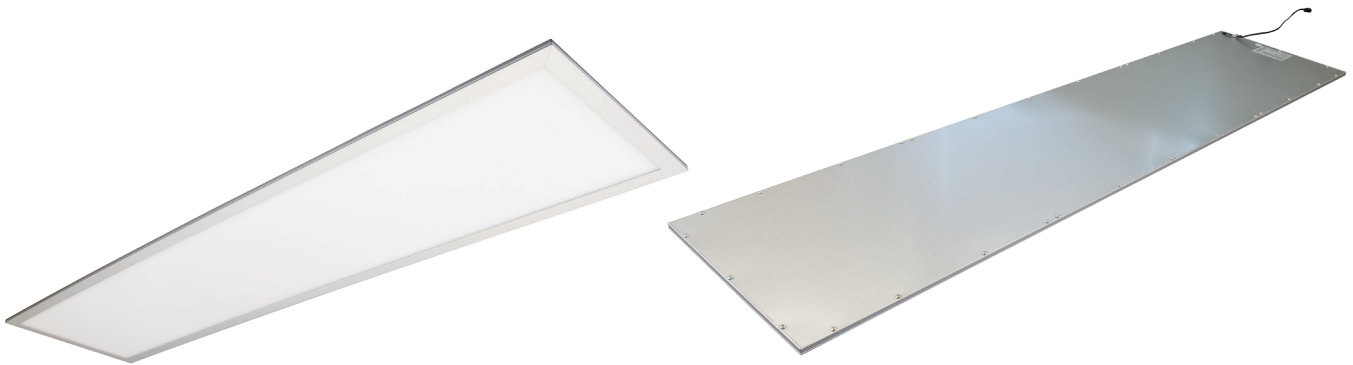

PANEL-312 Panel Light

Description

45W LED Panel light. Natural anodised aluminium frame, opal diffuser. These are ideal as ceiling light for T-Bar ceilings, or by using a plaster recessed frame, ideal for commercial applications such as office spaces. Fully dimmable with Domus dimmer series.

Specification Features

Input Voltage:	240VAC
Power (W):	45W
IP rating (IP):	44
Lumens (lm):	Warm White 3000K - 3400lm Neutral White 4000K - 3000lm White 6000K - 3550lm
LED type:	High efficiency SMD LED
CCT:	3000K -4000K - 5000K
CRI:	≥80
Dimmable:	Yes*
Mounting Type:	Recessed into standard grid ceiling or via optional plaster trim kit for plaster board ceilings or via optional wire suspended or surface mounted kit.
Lifespan (hrs):	50,000hrs
Dimensions:	(L) 1195mm x (W) 295mm x (H) 10mm

* Dimmable when used in conjunction with the Domus dimmer series.
May work with others but not tested.

Order Code:	19311
Product Code:	PANEL-312-SLR-WW
Colour:	Warm White LED 3000K
Order Code:	19310
Product Code:	PANEL-312-SLR-NW
Colour:	Neutral White LED 4000K
Order Code:	19309
Product Code:	PANEL-312-SLR-W
Colour:	White LED 6000K

LED Panel Trim (Recessed Plaster Frame)

Product Code:	TRIM312-W
Order Code:	19326

LED Panel Frame (Surface Mount Frame)

Product Code:	SM-KIT312-A
Order Code:	19330
Colour:	Aluminium Anodised
Product Code:	SM-KIT312-W
Order Code:	19334
Colour:	Satin White