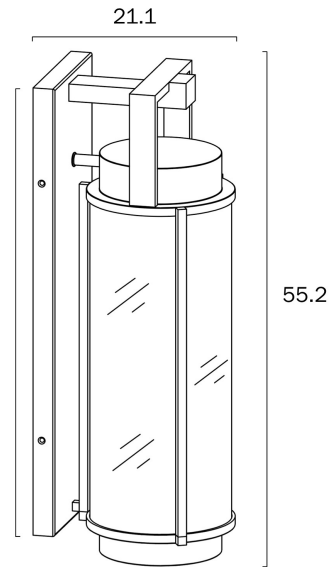

VEXOR 55CM EXTERIOR WALL LIGHT LARGE

H: 52.2 x W:16.5
x
P: 2.5

Note: Dimensions are only a guide and may vary due to manufacturing variations.

LIGHT SOURCE

Voltage Input

240V

Total Wattage (max)

22

Surface

COLOUR AND MATERIAL

Fixture Material

Aluminium, Glass

PRODUCT DIMENSIONS

Fixture Weight (Kg)

4.7

Fixture Height (cm)

55.2

Fixture Width (cm)

16.8

WARRANTY

Replacement Warranty

*3 Years

CARE

Care Instructions