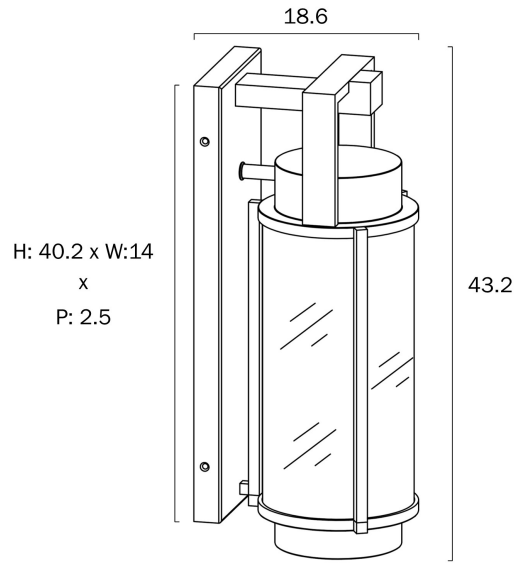

## VEXOR 43CM EXTERIOR WALL LIGHT MEDIUM

Note: Dimensions are only a guide and may vary due to manufacturing variations.

### LIGHT SOURCE

**Voltage Input**

240V

**Total Wattage (max)**

14

**Globe Type**

LED integrated SMD

**Globe / Light Source qty**

### PRODUCT DIMENSIONS

**Fixture Weight (Kg)**

3.7

**Fixture Height (cm)**

43.2

**Fixture Width (cm)**

14.3