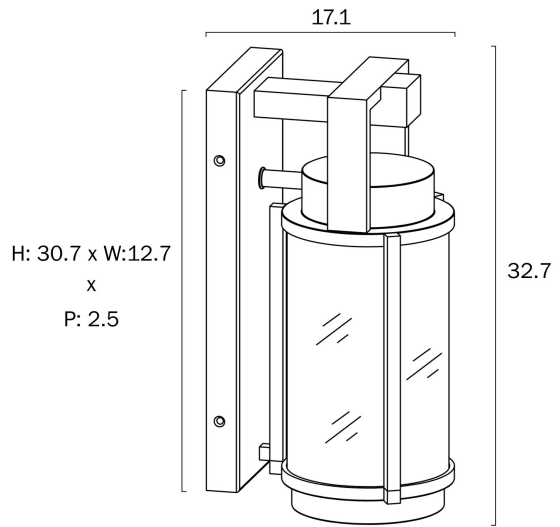

VEXOR 33CM EXTERIOR WALL LIGHT SMALL

H: 30.7 x W:12.7
x
P: 2.5

Note: Dimensions are only a guide and may vary due to manufacturing variations.

LIGHT SOURCE

Voltage Input

240V

Total Wattage (max)

10

Globe Type

LED integrated SMD

Globe / Light Source qty

1

Globe / Light Source included

Yes

Color Kelvin

3000k

Surface

COLOUR AND MATERIAL

Fixture Material

Aluminium, Glass

PRODUCT DIMENSIONS

Fixture Weight (Kg)

1.5

Fixture Height (cm)