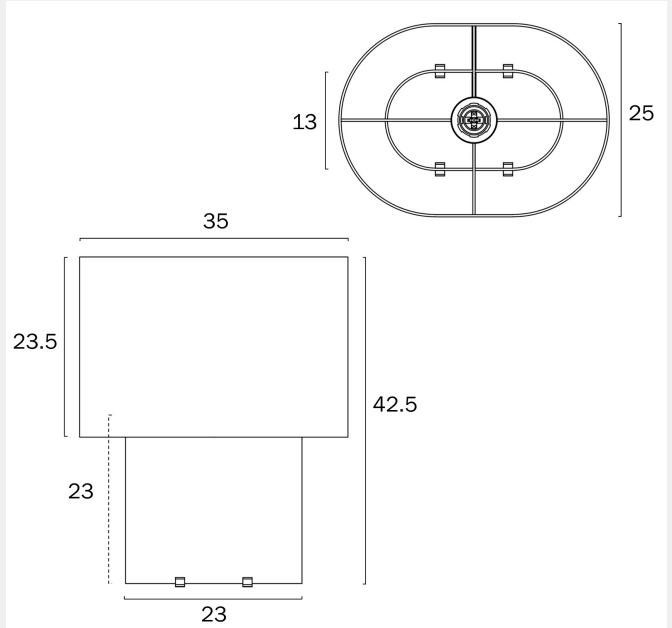

### LIGHT SOURCE

**Voltage Input**

240V

**Total Wattage (max)**

25

**Globe Type**

E27

**Globe / Light Source qty**

### PRODUCT DIMENSIONS

**Fixture Weight (Kg)**

0.9

**Fixture Height (cm)**

42.5

**Fixture Length (cm)**

25

**Fixture Width (cm)**

35

**Cable Length (cm)**

180 (30+Inline Switch+150)