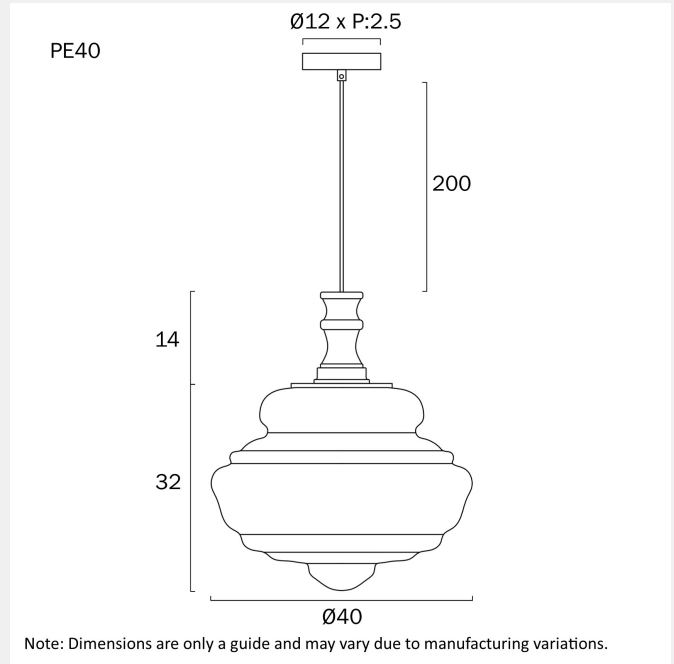

VERDUN 40CM PENDANT LIGHT LARGE

LIGHT SOURCE

Voltage Input

240V

Total Wattage (max)

25

Globe Type

E27