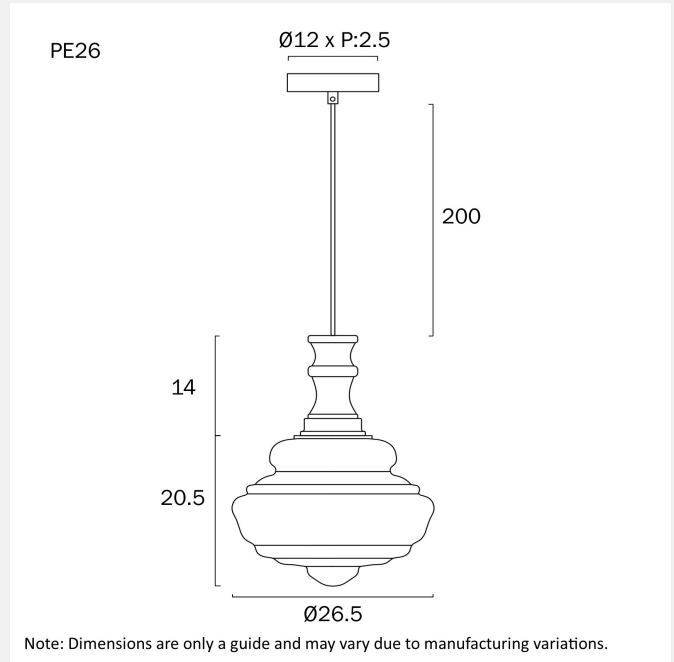

### LIGHT SOURCE

**Voltage Input**

240V

**Total Wattage (max)**

25

**Globe Type**

E27

**Globe / Light Source qty**

## PRODUCT DIMENSIONS

---

**Fixture Weight (Kg)**

1.8

**Fixture Height (cm)**

20.5

**Fixture Length (cm)**

0