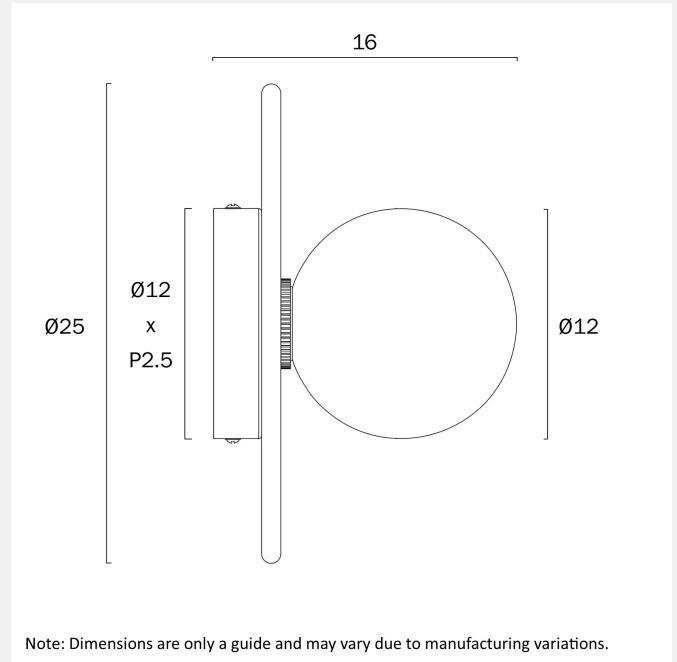

VARON WALL LIGHT

LIGHT SOURCE

Voltage Input

240V

Total Wattage (max)

6

Globe Type

G9

Fixture Material

Travertine, Glass

PRODUCT DIMENSIONS

Fixture Weight (Kg)

2

WARRANTY

Replacement Warranty

*3 Years