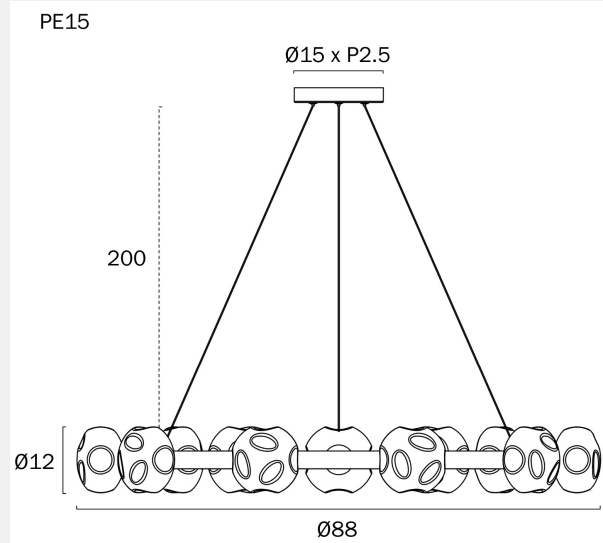

VARLIN 15 PENDANT LIGHT

Note: Dimensions are only a guide and may vary due to manufacturing variations.

LIGHT SOURCE

Voltage Input

240V

Total Wattage (max)

72

Globe Type

Lead and Plug

No

IP rating

IP20

Suspension Type

Rod (1x300)+(2x600)

Height Adjustable?

Yes

Mirror

WARRANTY

Replacement Warranty

*3 Years

PRODUCT DIMENSIONS

Fixture Weight (Kg)

5.4

Fixture Height (cm)

38

Telbix.

Fixture Length (cm)

60

Fixture Width (cm)

60

Suspension Length (cm)

150