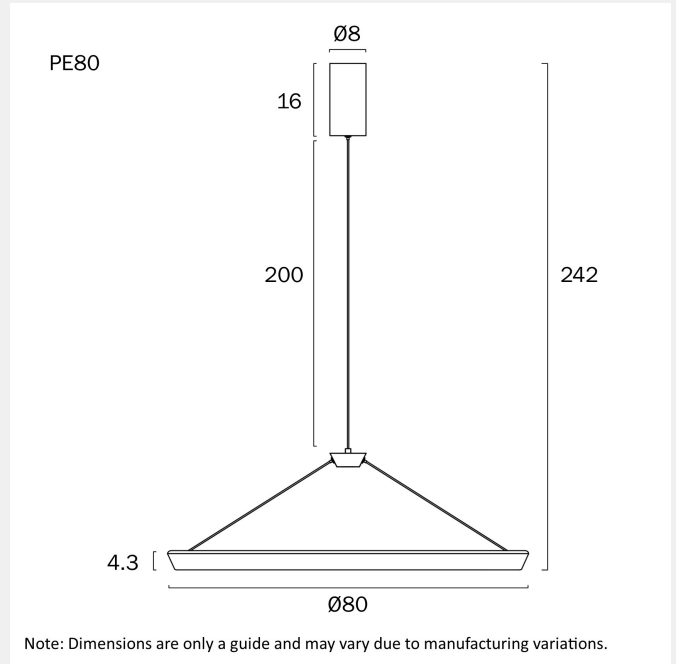

VANTEL 80CM PENDANT LIGHT

LIGHT SOURCE

Voltage Input

240V

Total Wattage (max)

48

Globe Type

LED integrated SMD