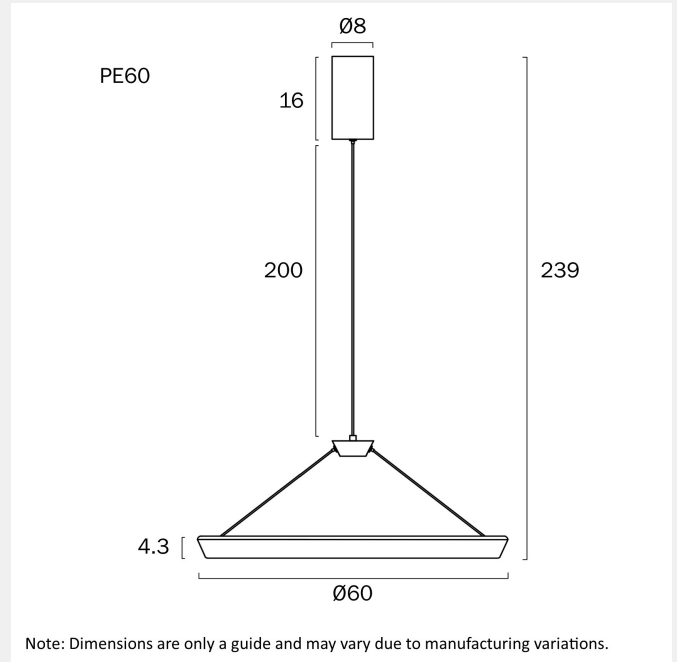

### LIGHT SOURCE

**Voltage Input**

240V

**Total Wattage (max)**

36

**Globe Type**

LED integrated SMD

**Globe / Light Source qty**

## PRODUCT DIMENSIONS

---

**Fixture Weight (Kg)**

2.6

**Fixture Height (cm)**

0

**Fixture Length (cm)**

0