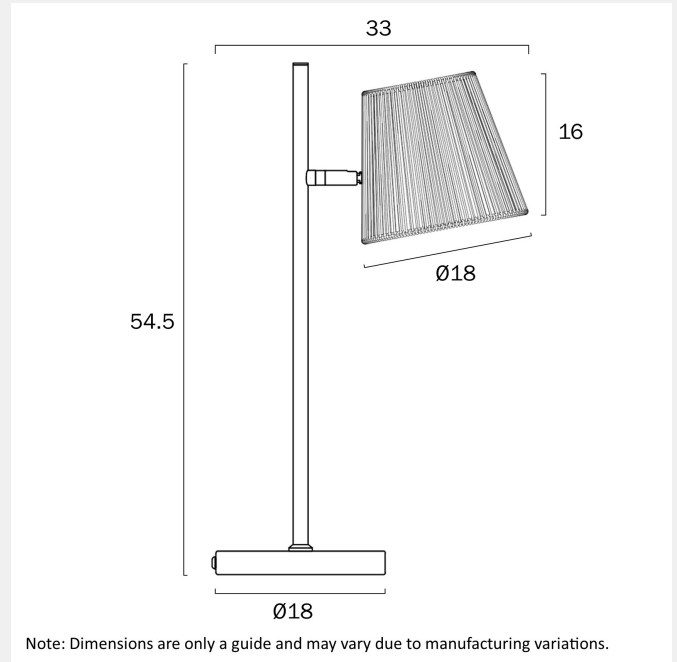

VALORA TABLE LAMP

LIGHT SOURCE

Voltage Input

240V

Total Wattage (max)

25

Globe Type

E27

CLASS II – DOUBLE INSULATED, EARTH NOT REQUIRED

COLOUR AND MATERIAL

Fixture Material

Iron,Natural Fiber

PRODUCT DIMENSIONS

Fixture Weight (Kg)

2

Fixture Height (cm)

54.5

Fixture Length (cm)

33

Fixture Width (cm)

18

Cable Length (cm)

180 (30+Inline Switch+150)

telbix.