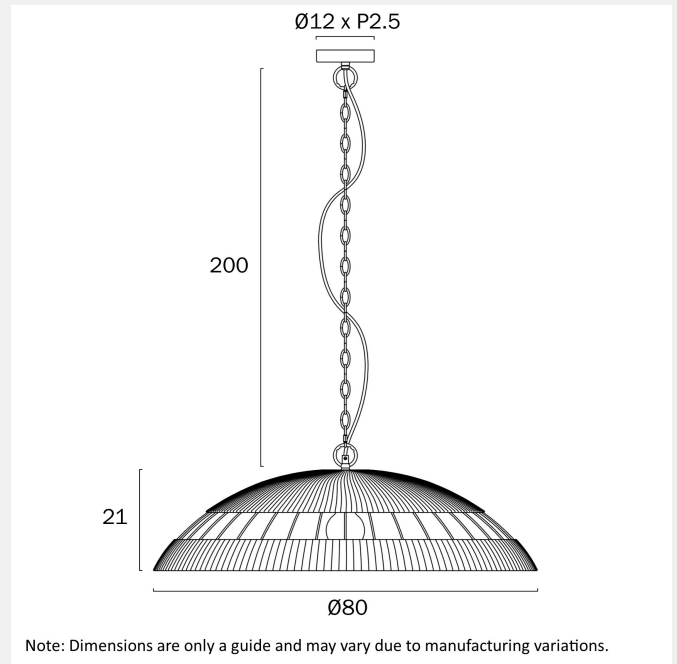

### LIGHT SOURCE

**Voltage Input**

240V

**Total Wattage (max)**

25

**Globe Type**

E27

**Globe / Light Source qty**

### PRODUCT DIMENSIONS

**Fixture Weight (Kg)**

5.5

**Fixture Height (cm)**

21

**telbix.**

**Suspension Length (cm)**

200