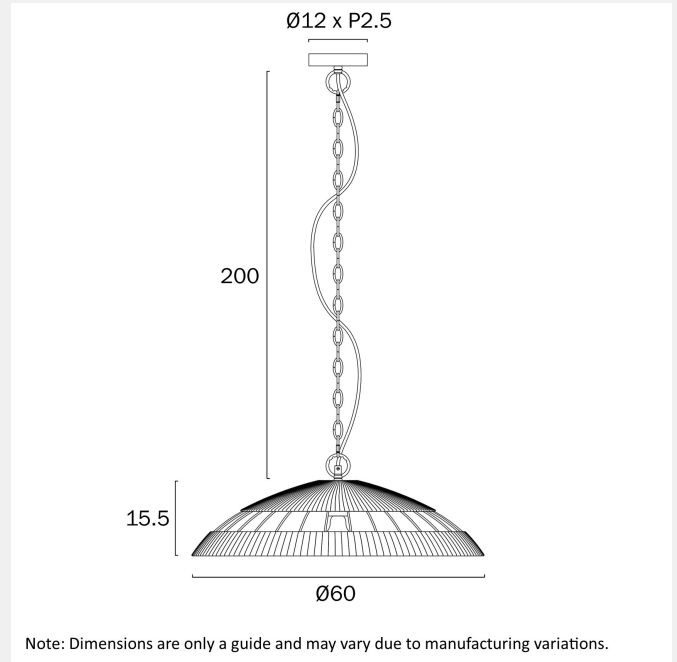

VALLEJO 60CM PENDANT LIGHT

LIGHT SOURCE

Voltage Input

240V

Total Wattage (max)

25

Globe Type

E27

WARRANTY

Replacement Warranty

*3 Years

PRODUCT DIMENSIONS

Fixture Weight (Kg)

3.7

Fixture Height (cm)

15.5