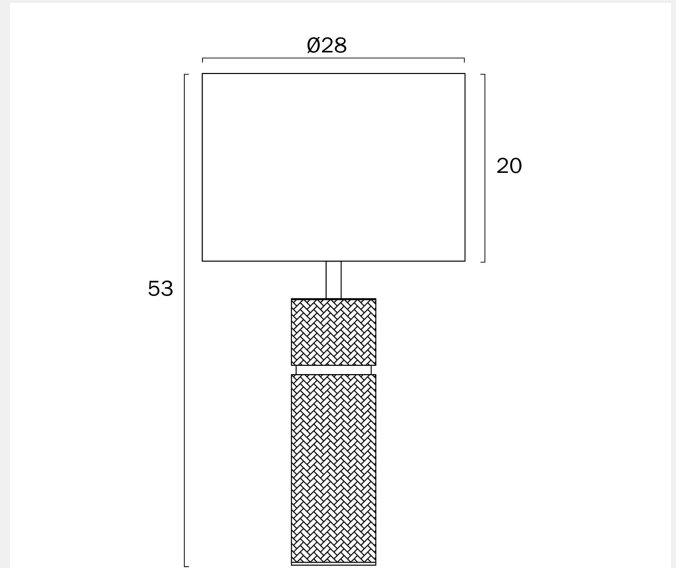

VALDA TABLE LAMP

Note: Dimensions are only a guide and may vary due to manufacturing variations.

LIGHT SOURCE

Voltage Input

240V

Total Wattage (max)

25

Globe Type

COLOUR AND MATERIAL

Fixture Material

Vegan Leather, Iron, Fabric

PRODUCT DIMENSIONS

Fixture Weight (Kg)

1.82

Fixture Height (cm)

53