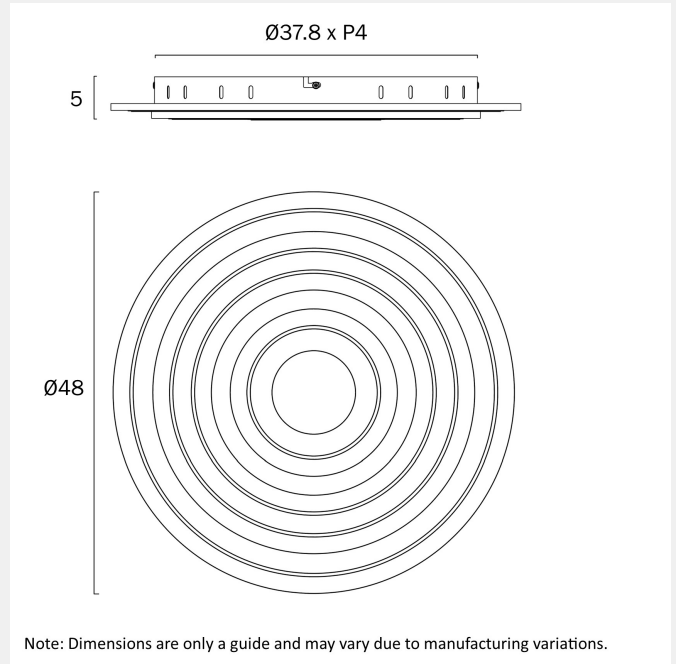

### LIGHT SOURCE

**Voltage Input**

240V

**Total Wattage (max)**

40

**Globe Type**

LED integrated SMD

**Globe / Light Source qty**

### PRODUCT DIMENSIONS

**Fixture Weight (Kg)**

3.7

**WARRANTY**

---

**Replacement Warranty**

\*3 Years

**CARE**