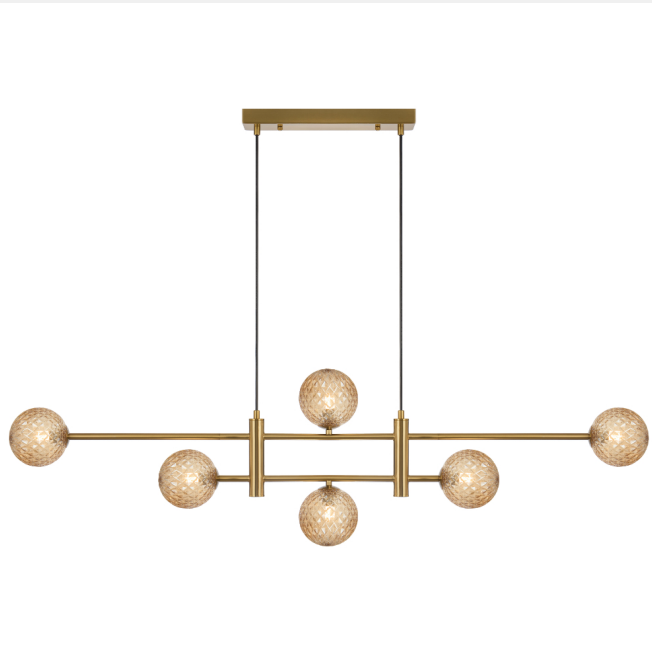

TYSON 6 PENDANT LIGHT

Note: Dimensions are only a guide and may vary due to manufacturing variations.

LIGHT SOURCE

Voltage Input

240V

Total Wattage (max)

36

Globe Type

G9

Globe / Light Source qty

6

Globe / Light Source included

No

Dimmable

Globe Dependant

SPECIFICATIONS

VARIANTS

[TYSON PE06-AGAMT] TYSON
6 PENDANT LIGHT (ANTIQUE
GOLD, AMBER TEAR)

[TYSON PE06-AGCLP] TYSON
6 PENDANT LIGHT (ANTIQUE
GOLD, CLEAR PRISM)

[TYSON PE06-AGFRT] TYSON
6 PENDANT LIGHT (ANTIQUE
GOLD, FROST TEAR)