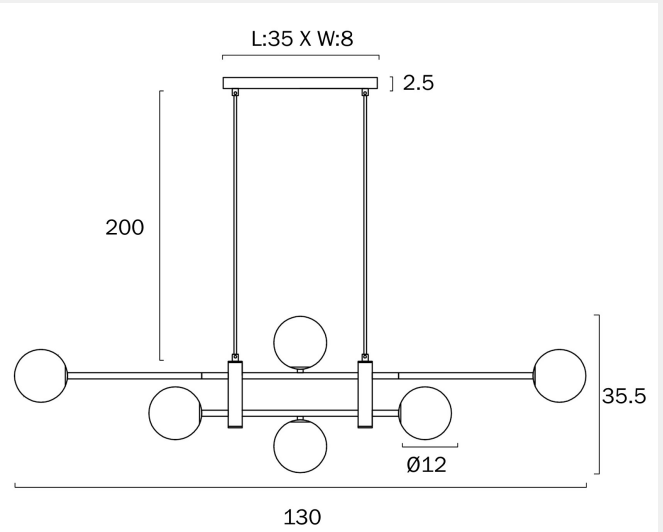

TYSON 6 PENDANT LIGHT

Note: Dimensions are only a guide and may vary due to manufacturing variations.

LIGHT SOURCE

Voltage Input

240V

Total Wattage (max)

36

Globe Type

Lead and Plug

No

IP rating

IP20

Suspension Type

Cable

Height Adjustable?

Yes

Glass,Iron

WARRANTY

Replacement Warranty

*3 Years

PRODUCT DIMENSIONS

Fixture Weight (Kg)

2.05

Fixture Height (cm)