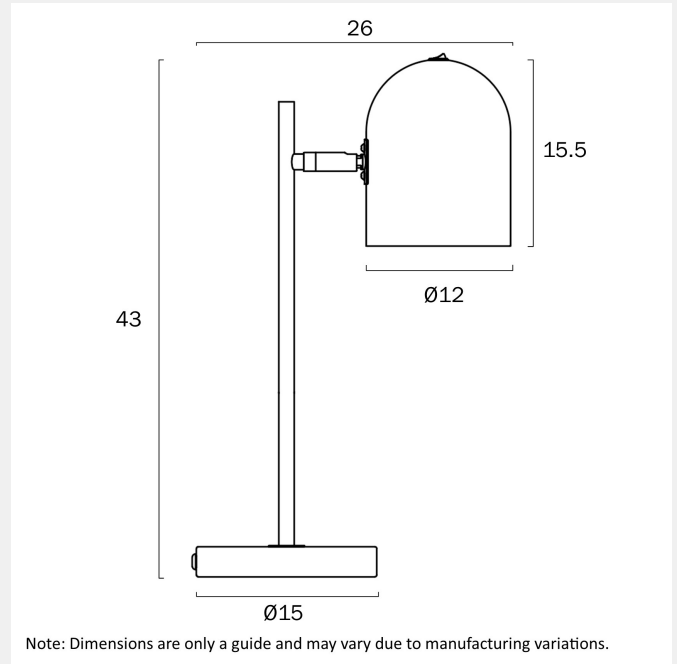

TURIN TABLE LAMP

LIGHT SOURCE

Voltage Input

240V

Total Wattage (max)

25

Globe Type

E14

1.7

Fixture Height (cm)

43

Fixture Length (cm)

26

Fixture Width (cm)

15

Cable Length (cm)