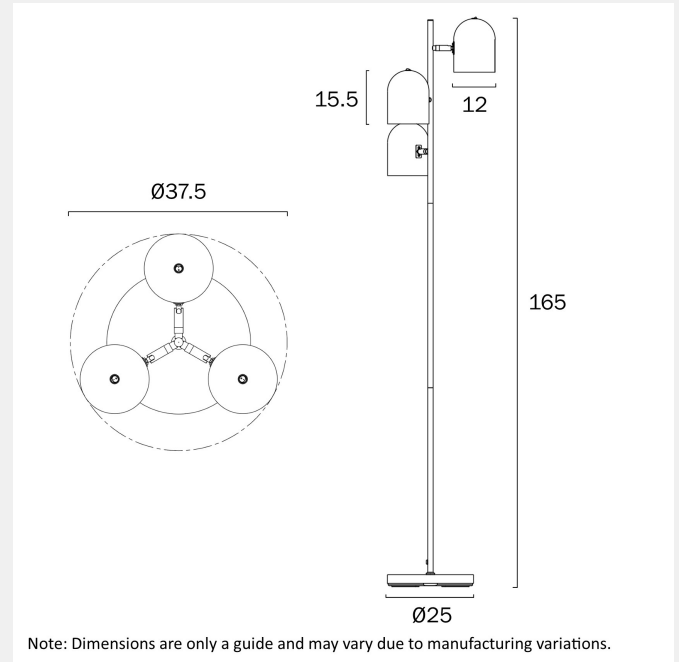

TURIN FLOOR LAMP

LIGHT SOURCE

Voltage Input

240V

Total Wattage (max)

75

Globe Type

E14

4.9

Fixture Height (cm)

165

Cable Length (cm)

200 (50+Foot Switch+150)

WARRANTY

Replacement Warranty

*3 Years