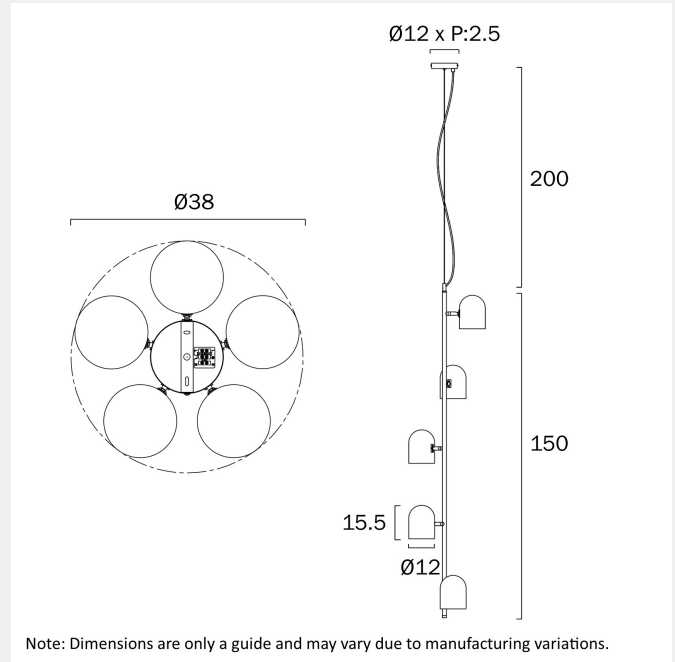

TURIN 5 PENDANT LIGHT

LIGHT SOURCE

Voltage Input

240V

Total Wattage (max)

125

Globe Type

E14

Fixture Pantone Color

RAL 1019 (KH)

WARRANTY

Replacement Warranty

*3 Years

PRODUCT DIMENSIONS

Fixture Weight (Kg)

2.6