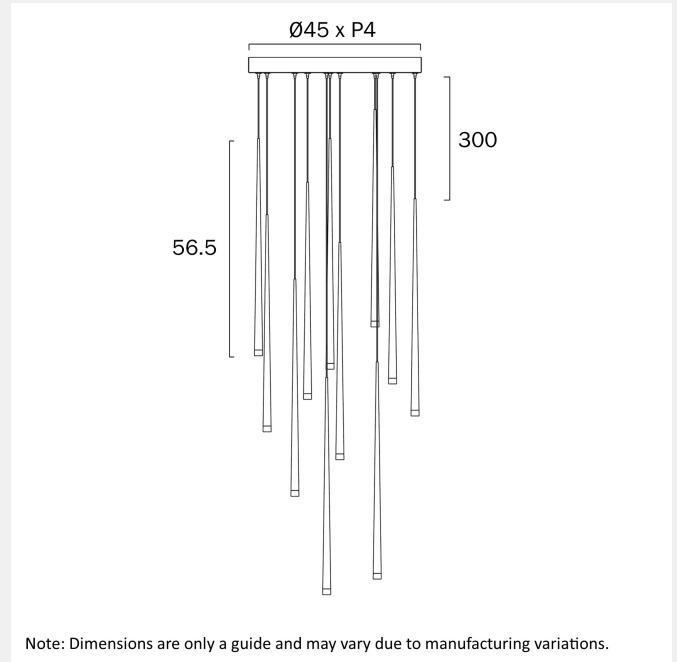

TRINA 12 LIGHT PENDANT

LIGHT SOURCE

Voltage Input

240V

Total Wattage (max)

26

Globe Type

LED integrated SMD

Diffuser Material

0

WARRANTY

Replacement Warranty

*3 Years

PRODUCT DIMENSIONS

Fixture Weight (Kg)

3.35

Fixture Height (cm)

56.5

Fixture Length (cm)

0

Fixture Width (cm)

0

Suspension Length (cm)

300