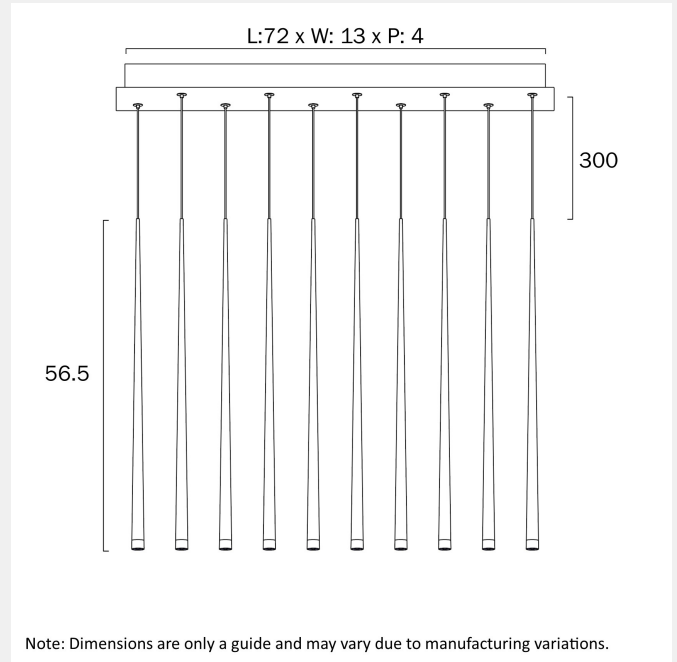

### LIGHT SOURCE

**Voltage Input**

240V

**Total Wattage (max)**

22

**Globe Type**

LED integrated SMD

**Globe / Light Source qty**

## PRODUCT DIMENSIONS

---

**Fixture Weight (Kg)**

3.4

**Fixture Height (cm)**

56.5

**Fixture Length (cm)**

0