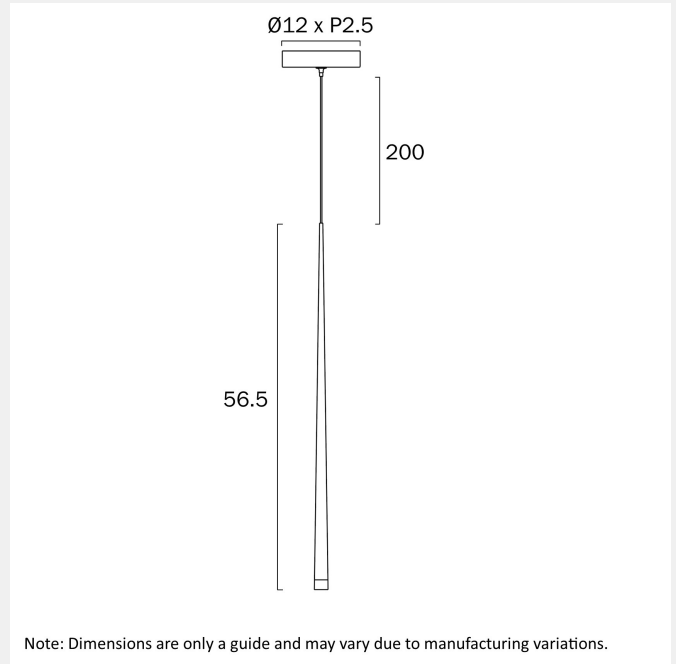

### LIGHT SOURCE

**Voltage Input**

240V

**Total Wattage (max)**

3

**Globe Type**

LED integrated SMD

**Globe / Light Source qty**

## PRODUCT DIMENSIONS

---

**Fixture Weight (Kg)**

0.33

**Fixture Height (cm)**

56.5

**Fixture Length (cm)**

0

**Fixture Width (cm)**

0

**Suspension Length (cm)**

200