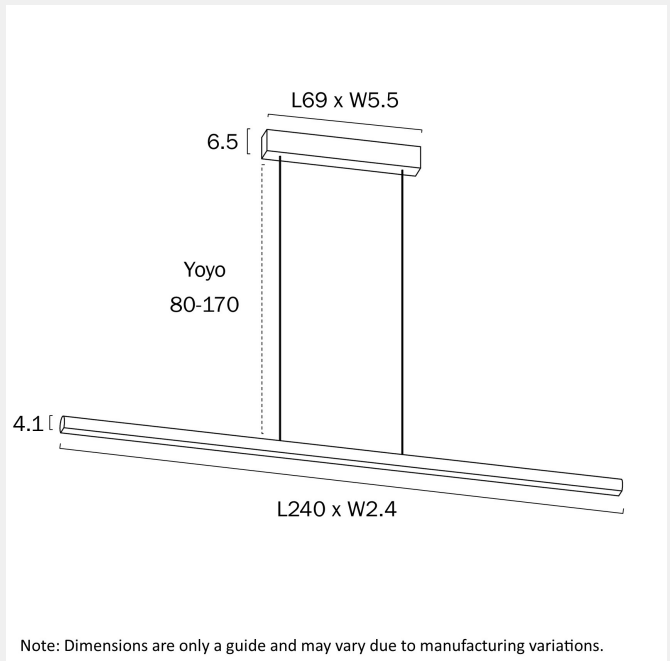

### LIGHT SOURCE

**Voltage Input**

240V

**Total Wattage (max)**

46

**Globe Type**

LED integrated SMD

**Globe / Light Source qty**

### WARRANTY

**Replacement Warranty**

\*3 Years

**PRODUCT DIMENSIONS**

---

**Fixture Weight (Kg)**

5.3

**Fixture Height (cm)**