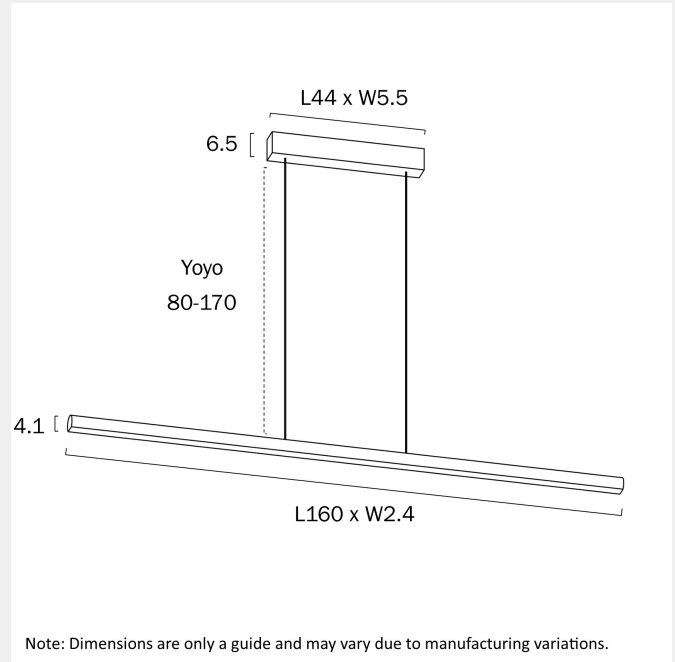

TORBEN 160CM LINEAR PENDANT LIGHT

LIGHT SOURCE

Voltage Input

240V

Total Wattage (max)

28

Globe Type

LED integrated SMD

Globe / Light Source qty

1

Globe / Light Source included

Yes

Color Kelvin

3 CCT (3000k - 4000k - 5000k)

Color Temperature

Warm White, Natural White, Cool White

*3 Years

PRODUCT DIMENSIONS

Fixture Weight (Kg)

3.6

Fixture Height (cm)

4.1

Fixture Length (cm)

160