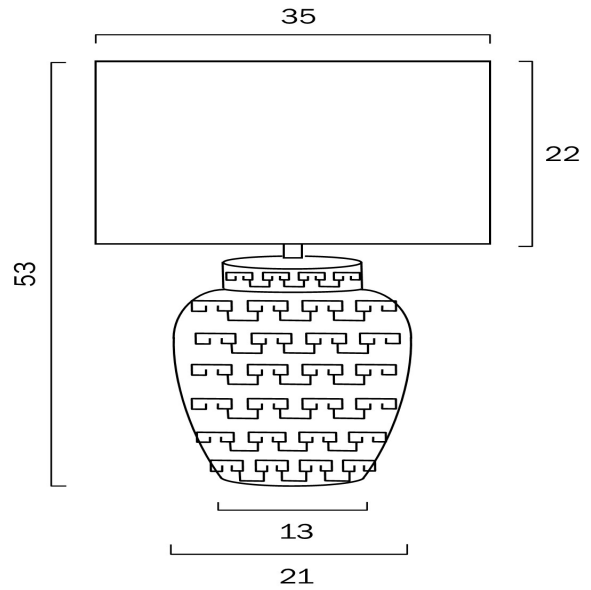

TING CERAMIC TABLE LAMP

LIGHT SOURCE

Voltage Input

240V

Total Wattage (max)

25

Globe Type

E27

Globe / Light Source qty

1

Globe / Light Source included

No

Dimmable

Globe Dependant

SPECIFICATIONS

Lead and Plug

Fixture Material

Fabric,Ceramic

PRODUCT DIMENSIONS

Fixture Height (cm)

53

Cable Length (cm)

180 (30+Inline Switch+150)

WARRANTY