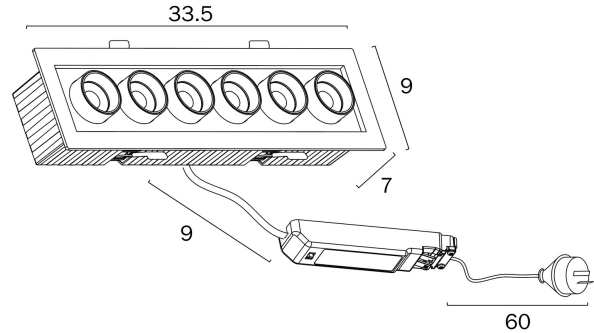

TILDA 6 LED DOWNLIGHT

Note: Dimensions are only a guide and may vary due to manufacturing variations.

LIGHT SOURCE

Voltage Input

240V

Total Wattage (max)

30

Globe Type

Polycarbonate

telbix.

PRODUCT DIMENSIONS

Fixture Weight (Kg)

0.65

Fixture Height (cm)

7

Fixture Length (cm)