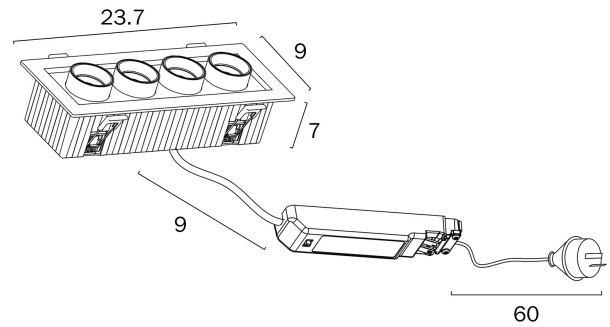

## TILDA 4 LED DOWNLIGHT

Note: Dimensions are only a guide and may vary due to manufacturing variations.

### LIGHT SOURCE

**Voltage Input**

240V

**Total Wattage (max)**

20

**Globe Type**

LED integrated SMD

**Globe / Light Source qty**

## PRODUCT DIMENSIONS

---

Fixture Weight (Kg)

0.5

Fixture Height (cm)

7

Fixture Length (cm)

23.7

Fixture Width (cm)

9

Cable Length (cm)

69