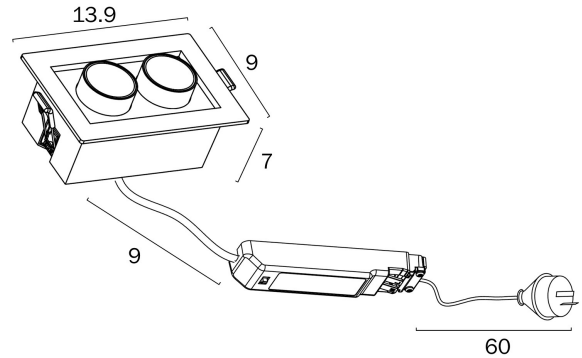

## TILDA 2 LED DOWNLIGHT

Note: Dimensions are only a guide and may vary due to manufacturing variations.

### LIGHT SOURCE

**Voltage Input**

240V

**Total Wattage (max)**

10

**Globe Type**

LED integrated SMD

**Globe / Light Source qty**

## PRODUCT DIMENSIONS

---

**Fixture Weight (Kg)**

0.33

**Fixture Height (cm)**

7

**Fixture Length (cm)**

13.9

**Fixture Width (cm)**

9

**Cable Length (cm)**

69