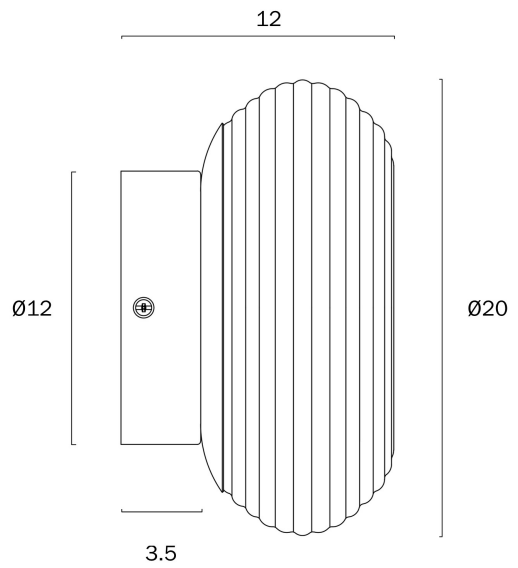

TIFTON WALL LIGHT

Note: Dimensions are only a guide and may vary due to manufacturing variations.

LIGHT SOURCE

Voltage Input

240V

Total Wattage (max)

14

Globe Type

LED integrated SMD

Globe / Light Source qty

1

Globe / Light Source included

Yes

Color Kelvin

3000k

Color Temperature

COLOUR AND MATERIAL

Fixture Material

Iron, Polycarbonate

PRODUCT DIMENSIONS

Fixture Weight (Kg)

0.63

WARRANTY

Replacement Warranty