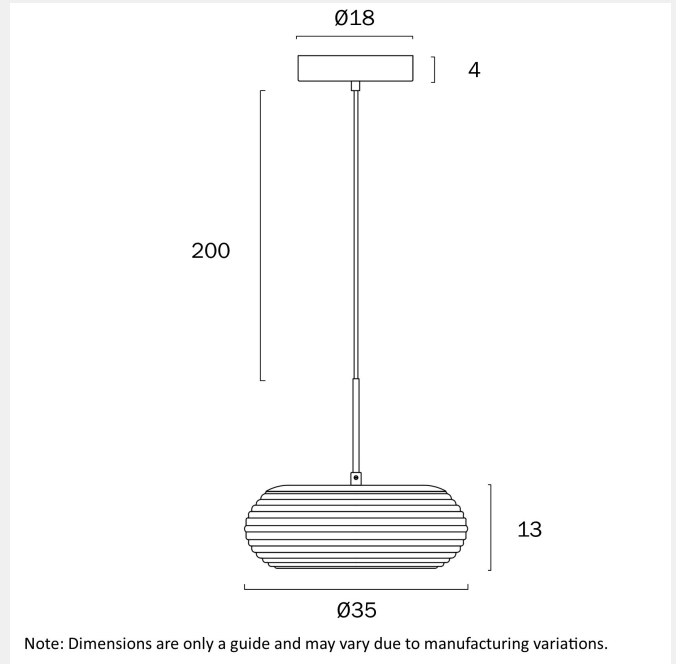

### LIGHT SOURCE

Voltage Input

0

Total Wattage (max)

20

Globe Type

LED integrated SMD

Globe / Light Source qty

---

**Fixture Weight (Kg)**

1.6

**Fixture Height (cm)**

13

**Fixture Length (cm)**

0

**Fixture Width (cm)**