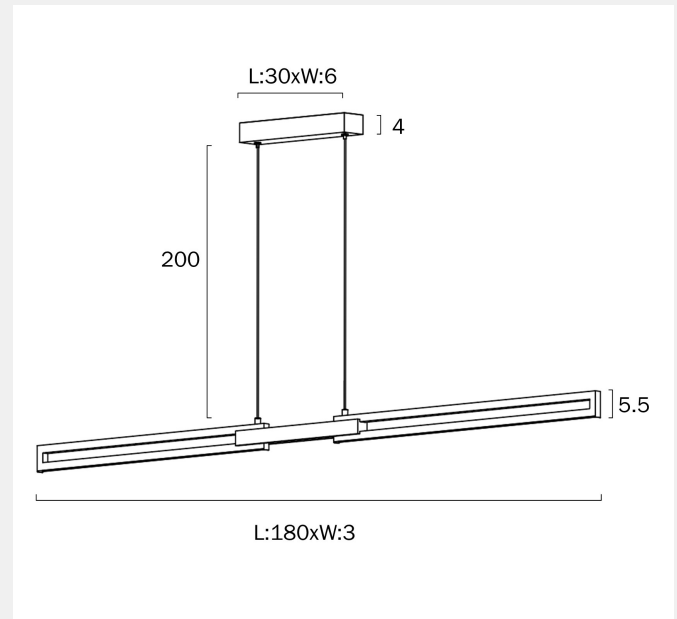

THORIN 180CM LINEAR PENDANT LIGHT

Note: Dimensions are only a guide and may vary due to manufacturing variations.

LIGHT SOURCE

Voltage Input

240V

Total Wattage (max)

36

Globe Type

LED integrated SMD

Globe / Light Source included

Yes

Color Kelvin

3 CCT (3000k - 4000k - 5000k)

Color Temperature

Warm White; Natural White; Cool White

Dimmable

Replacement Warranty

*3 Years

PRODUCT DIMENSIONS

Fixture Weight (Kg)

1.75

Fixture Height (cm)

5.5

Fixture Length (cm)