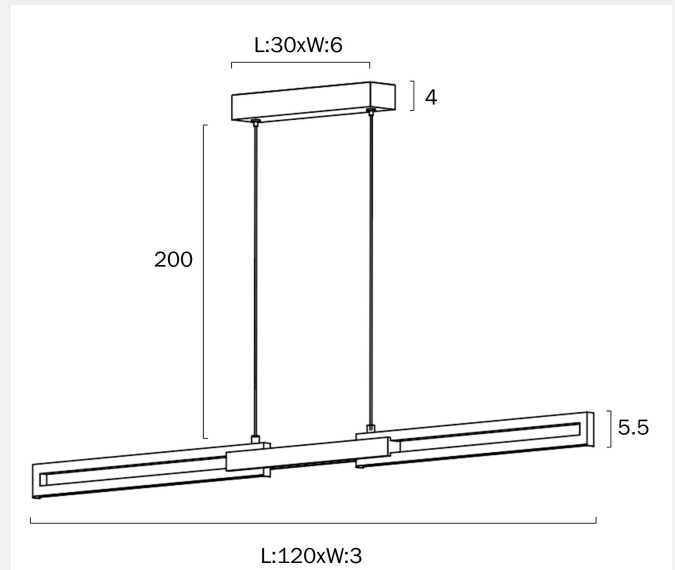

THORIN 120CM LINEAR PENDANT LIGHT

Note: Dimensions are only a guide and may vary due to manufacturing variations.

LIGHT SOURCE

Voltage Input

240V

Total Wattage (max)

28

Globe Type

LED integrated SMD

Globe / Light Source included

Yes

Color Kelvin

3 CCT (3000k - 4000k - 5000k)

Color Temperature

Warm White; Natural White; Cool White

Dimmable

Replacement Warranty

*3 Years

PRODUCT DIMENSIONS

Fixture Weight (Kg)

1.33

Fixture Height (cm)

5.5

Fixture Length (cm)