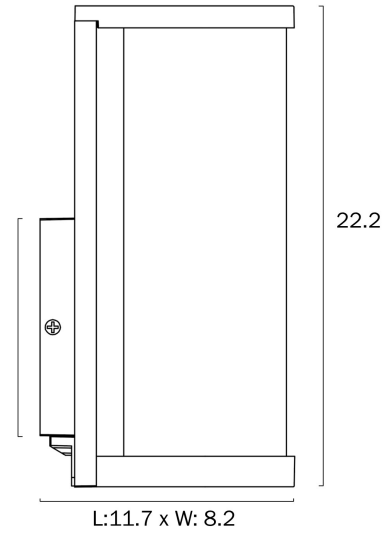

THIRLO EXTERIOR WALL LIGHT

Note: Dimensions are only a guide and may vary due to manufacturing variations.

LIGHT SOURCE

Voltage Input

240V

Total Wattage (max)

25

Globe Type

COLOUR AND MATERIAL

Fixture Material

Aluminium, Glass

Diffuser Material

Glass

PRODUCT DIMENSIONS

Fixture Weight (Kg)

0.9

Fixture Height (cm)

22.2

Fixture Width (cm)

8.2

WARRANTY

Replacement Warranty

*3 Years

CARE