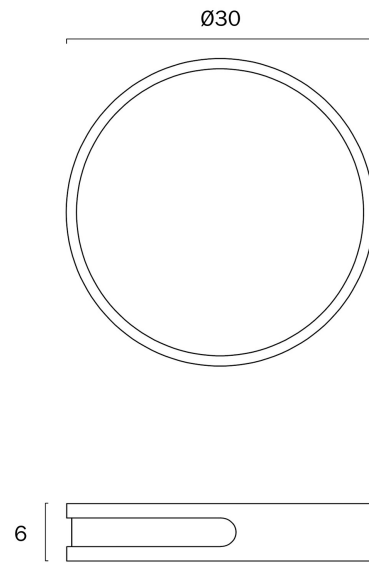

THALIA 30CM 12W LED OYSTER STEP DIMMABLE CEILING LIGHT

Note: Dimensions are only a guide and may vary due to manufacturing variations.

LIGHT SOURCE

Voltage Input

240V

Total Wattage (max)

12

Globe Type

LED integrated SMD

Globe / Light Source included

Yes

Color Kelvin

3 CCT (3000k - 4000k - 6000k)

Color Temperature

Warm White; Natural White; Daylight

Dimmable