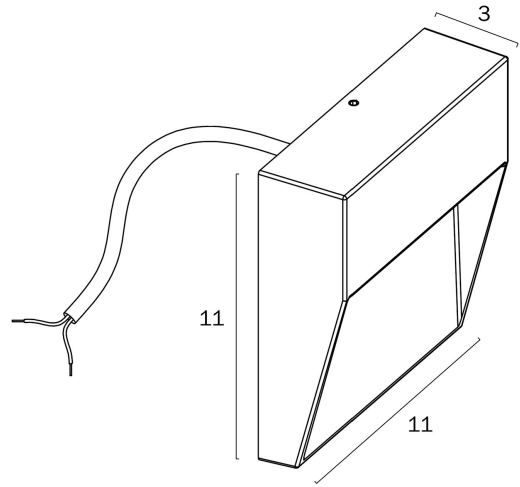

TERIN 24V EXTERIOR SQUARE WALL LIGHT

Note: Dimensions are only a guide and may vary due to manufacturing variations.

LIGHT SOURCE

Voltage Input

24V

Total Wattage (max)

3

Globe Type

LED integrated SMD

Globe / Light Source qty

1

Globe / Light Source included

Yes

Dimmable

No

SPECIFICATIONS

Fixture Weight (Kg)

0.3

Fixture Height (cm)

11

Fixture Width (cm)

11

WARRANTY

Replacement Warranty