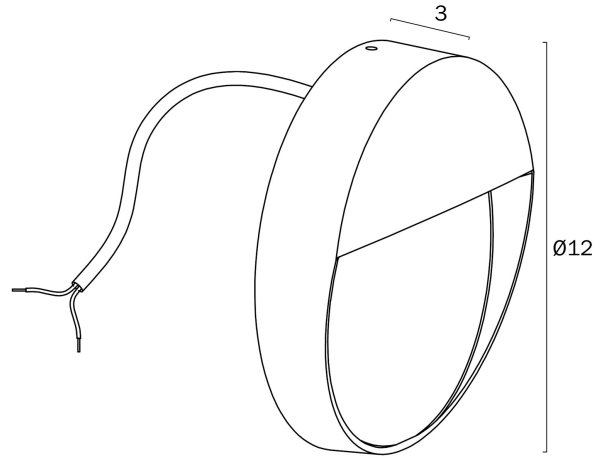

TERIN 24V EXTERIOR ROUND WALL LIGHT

Note: Dimensions are only a guide and may vary due to manufacturing variations.

LIGHT SOURCE

Voltage Input

24V

Total Wattage (max)

3

Globe Type

LED integrated SMD

Globe / Light Source qty

1

Globe / Light Source included

Yes

Dimmable

No

SPECIFICATIONS

Fixture Weight (Kg)

0.3

Fixture Height (cm)

12

WARRANTY

Replacement Warranty

*3 Years

CARE